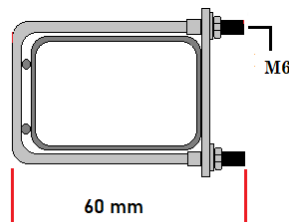

SET PRINDERE: SPSA6325 – 0.90 RON/ SET + TVA

Surub autoforant M 6,3x25 mm + clema tip U – zincate.