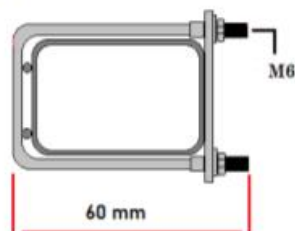

SET PRINDERE: SPSA6325 – 1,26 RON/ SET + TVA

Surub autoforant M 6,3x25 mm + clema tip U – zincate.